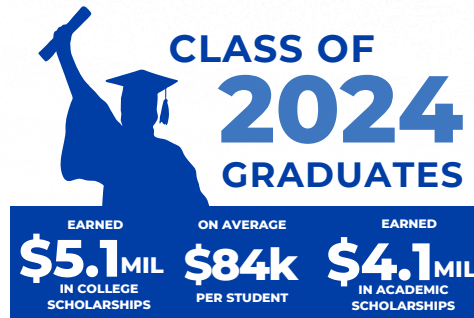

ATHLETICS

High School

15 Athletic Opportunities

Freshmen, JV, & Varsity Levels

FINE ARTS PROGRAMS

13 Courses Offered

SERVICE

As Ripon Christian strives to mold students who are well-rounded academically and personally, a service requirement is mandatory for all students. Each semester students are required to complete 10 hours of service. The student body fulfills this graduation requirement in a number of ways by volunteering in their church, local communities or mission trips nationally and abroad.

GRADING SCALE

100-95	A	4.00	76-73	C	2.00
94-90	A-	3.47	72-70	C-	1.67
89-87	B+	3.33	69-67	D+	1.33
86-83	B	3.00	66-63	D	1.00
82-80	B-	2.67	62-60	D-	0.67
79-77	C+	2.33	59-	F	0.00

AP COURSES & HONORS

35 OUT OF 38 TESTS TAKEN (92%) EARNED A PASSING SCORE OF 3 OR HIGHER.

AP United States History	AP Environmental Science
AP Spanish	Honors Anatomy and Physiology
AP Pre-Calculus	AP English 12 - Lit & Comp
AP Calculus - AB/BC	Honors English 11

RIPON CHRISTIAN

ADMINISTRATION

Mr. Eric Segaar
Superintendent

Mr. Kevin Tameling
Dean of Students

Ms. Mari Schuller
Guidance Counselor

www.rcschools.com

(209) 599-2155

435 N. Maple Ave.
Ripon, Ca 95366

CEEB CODE - 052648

Ripon Christian Schools is a member of CSI and CAPSO. Ripon Christian Schools is accredited K-12 by the Western Association of Schools and Colleges (WASC) and Christian Schools International (CSI).